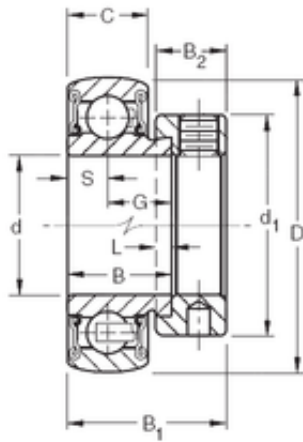

Shandong lehang Bearing Co., Ltd

38,1 mm x 80 mm x 30,18 mm TIMKEN RA108RRB Insert Bearings Spherical OD

Bearing No. RA108RRB

Size	38.1x80x30.18 mm
Bore Diameter	38,1 mm
Outer Diameter	80 mm
Width	30,18 mm
d	38,1 mm
D	80 mm
B	30,18 mm
C	22 mm
d1	60,3 mm
B1	43,7 mm
B2	18,3 mm
G	19,18 mm
L	4,8 mm
S	11 mm
Weight	0,694 Kg
Basic dynamic load rating (C)	36 kN

RA108RRB Bearing 2D drawings and 3D CAD models