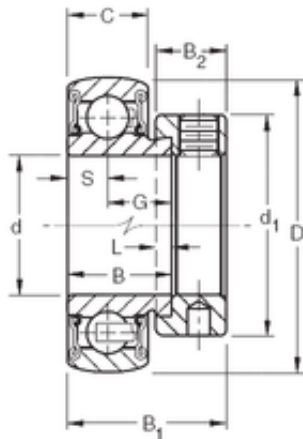

Shandong lehang Bearing Co., Ltd

38,1 mm x 80 mm x 30,18 mm TIMKEN RA108RRB Insert Bearings Spherical OD

Bearing No. RA108RRB

Size	38.1x80x30.18 mm
Bore Diameter	38,1 mm
Outer Diameter	80 mm
Width	30,18 mm
d	38,1 mm
D	80 mm
B	30,18 mm
C	22 mm
d1	60,3 mm
B1	43,7 mm
B2	18,3 mm
G	19,18 mm
L	4,8 mm
S	11 mm
Weight	0,694 Kg
Basic dynamic load rating (C)	36 kN

RA108RRB Bearing 2D drawings and 3D CAD models