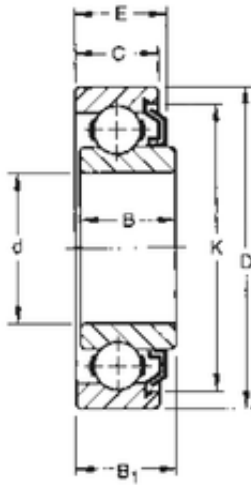

Shandong lehang Bearing Co., Ltd

15 mm x 35 mm x 12,19 mm TIMKEN 202KL Single Row Ball Bearings

Bearing No. 202KL

Size	15x35x12.19 mm
Bore Diameter	15 mm
Outer Diameter	35 mm
Width	12,19 mm
d	15 mm
D	35 mm
B	12,19 mm
B1	12,7 mm
C	11 mm
E	12,37 mm
K	30,2 mm
Weight	0,045 Kg
Basic dynamic load rating (C)	8,65 kN

202KL Bearing 2D drawings and 3D CAD models